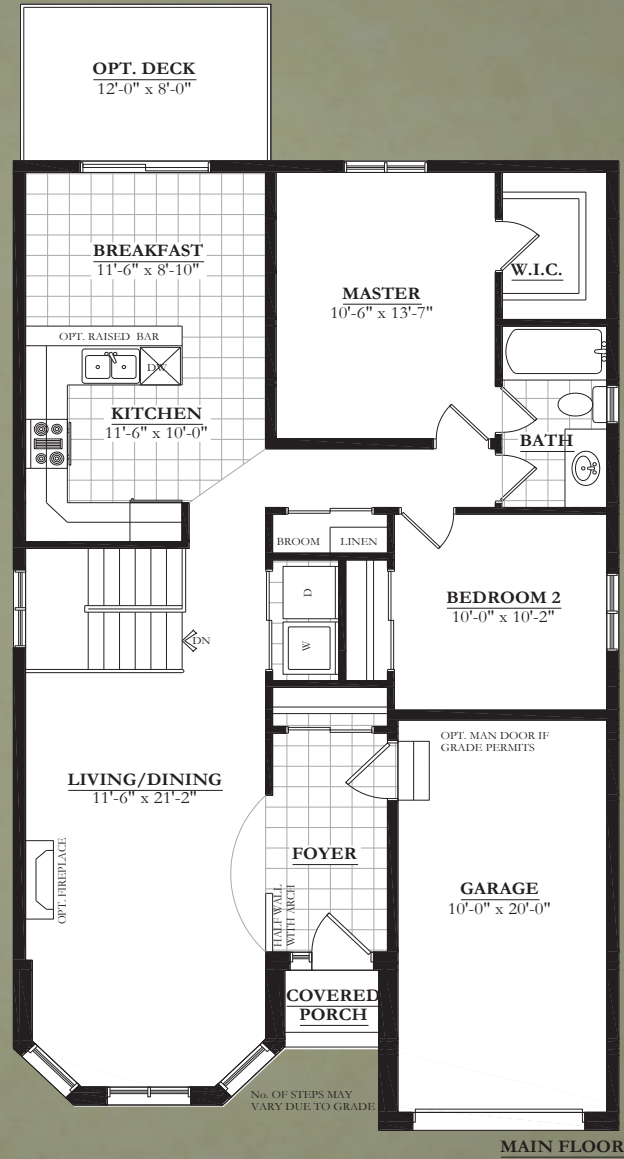

THE ALDERGROVE

BUNGALOW 1140 sq. ft

www.minchalethomes.com

Designs suitable for 40' Lots

*All dimensions are approximate and generally comprise the greater width by the greater length. Actual useable floor area may vary from that stated, which includes open areas and areas finished below grade where applicable. Elevations are rendering concepts. See sales representative for details. E&OE. Subject to change without notice.