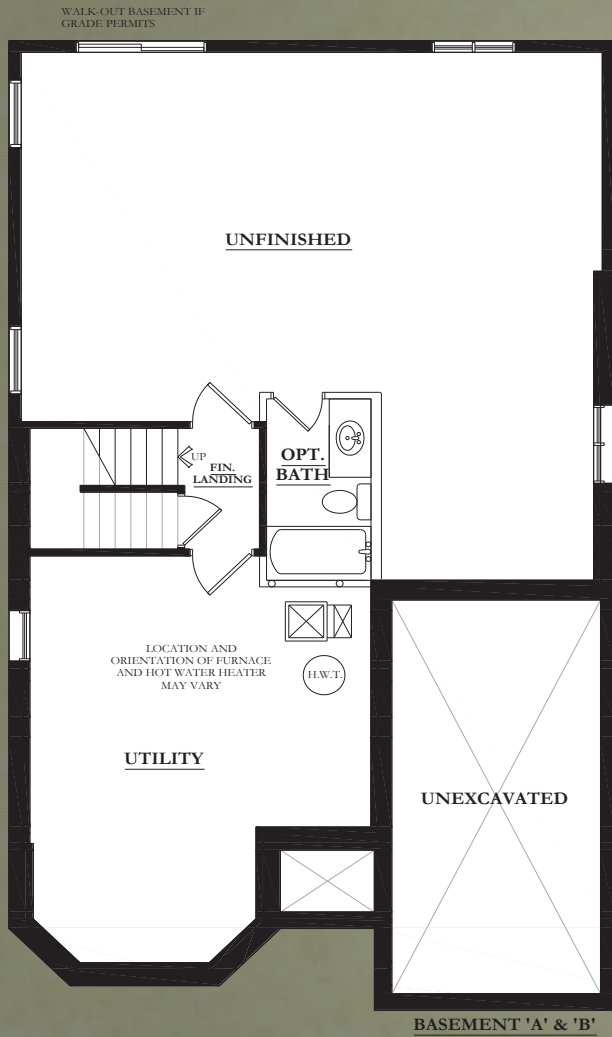

THE ALDERGROVE

BUNGALOW 1140 sq. ft

www.minchalethomes.com

Designs suitable for 40' Lots

*All dimensions are approximate and generally comprise the greater width by the greater length. Actual useable floor area may vary from that stated, which includes open areas and areas finished below grade where applicable. Elevations are rendering concepts. See sales representative for details. E&OE. Subject to change without notice.