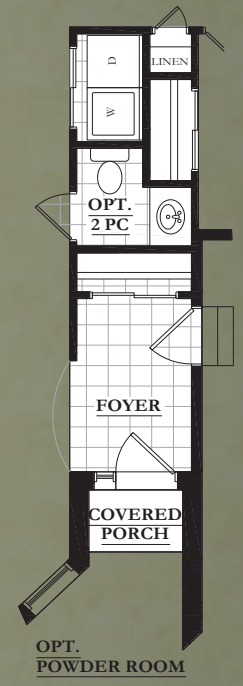

THE ALDERGROVE

BUNGALOW 1140 sq. ft

www.minchalethomes.com

Designs suitable for 40' Lots

*All dimensions are approximate and generally comprise the greater width by the greater length. Actual useable floor area may vary from that stated, which includes open areas and areas finished below grade where applicable. Elevations are rendering concepts. See sales representative for details. E&OE. Subject to change without notice.