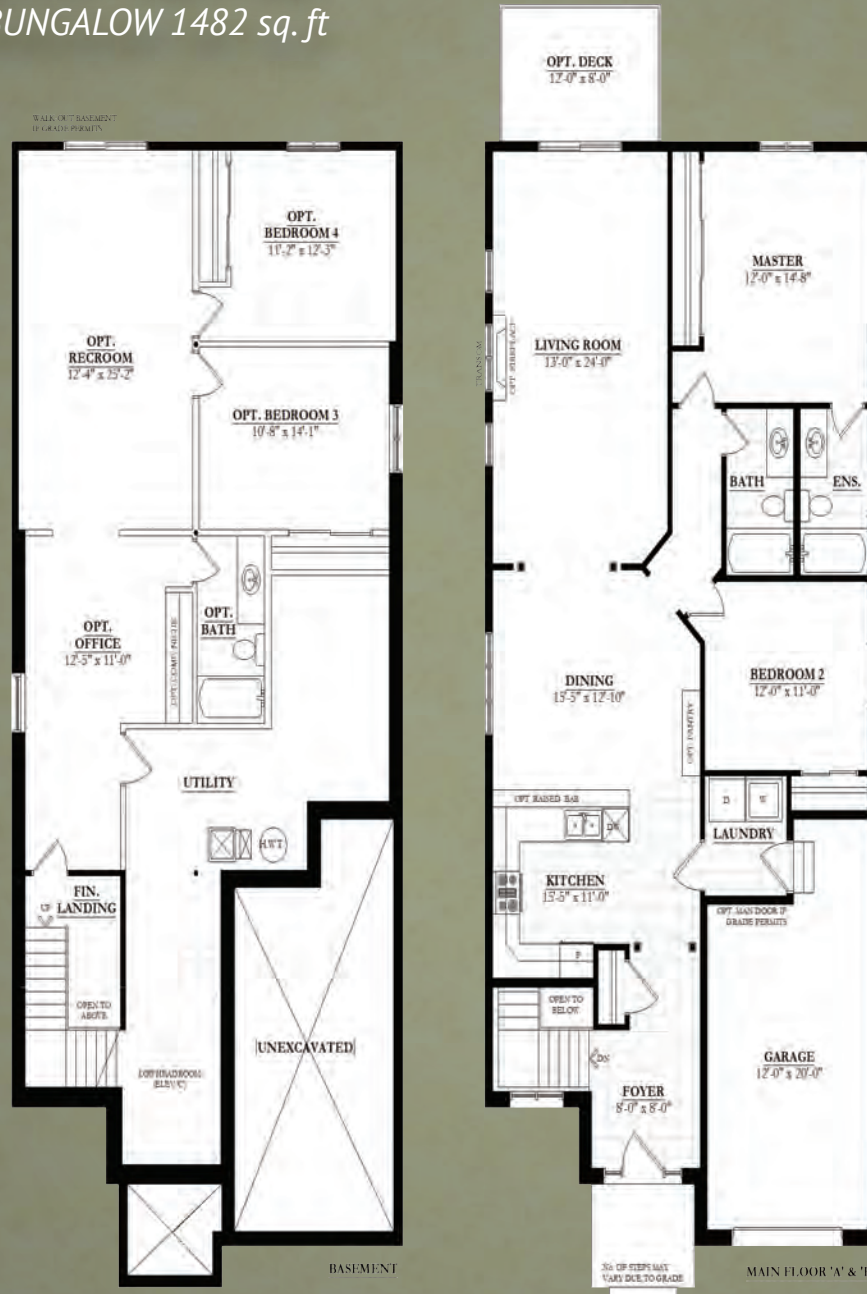

THE INVERMERE

BUNGALOW 1482 sq. ft

www.minchalethomes.com

Designs suitable for 40' Lots

*All dimensions are approximate and generally comprise the greater width by the greater length. Actual useable floor area may vary from that stated, which includes open areas and areas finished below grade where applicable. Elevations are rendering concepts. See sales representative for details. E&OE. Subject to change without notice.